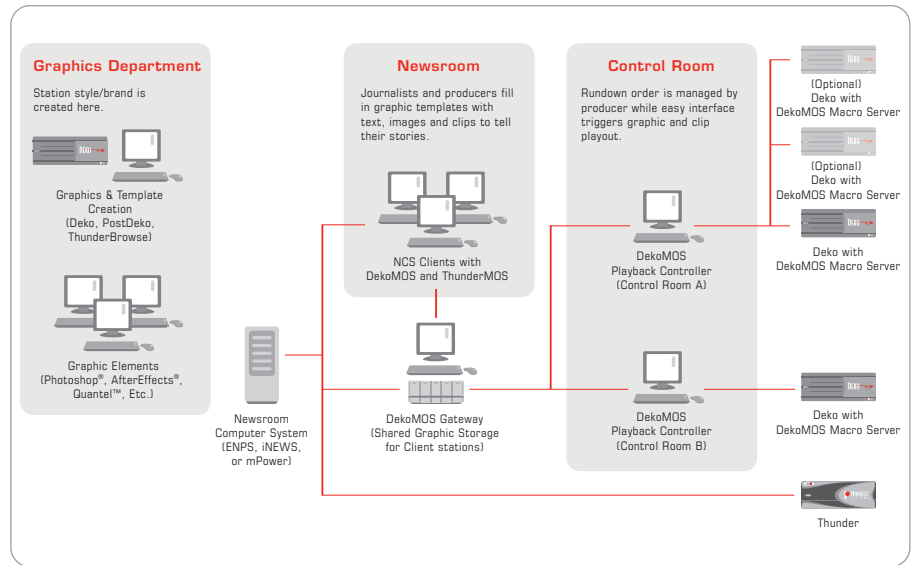

In a newsroom environment, journalists and producers use the DekoMOS plug-in to standard newsroom computer systems, select a template, fill in text fields and receive a preview of how the final graphic will appear on-air. A simple drag 'n drop puts the graphic into the rundown.

Deko models are available in SD, HD and Hybrid models that are software switchable between HD and SD output. Deko even helps manage multiple versions of assets, with a unique multi-compose and multi-store technology that delivers better-looking graphics with less staff effort than otherwise possible.

Pinnacle DekoMOS works seamlessly with popular newsroom computer systems

DekoMOS provides graphical browsing of templates

Deko allows for the fast creation of sophisticated animation sequences

Deko makes working with both SD and HD graphics simple